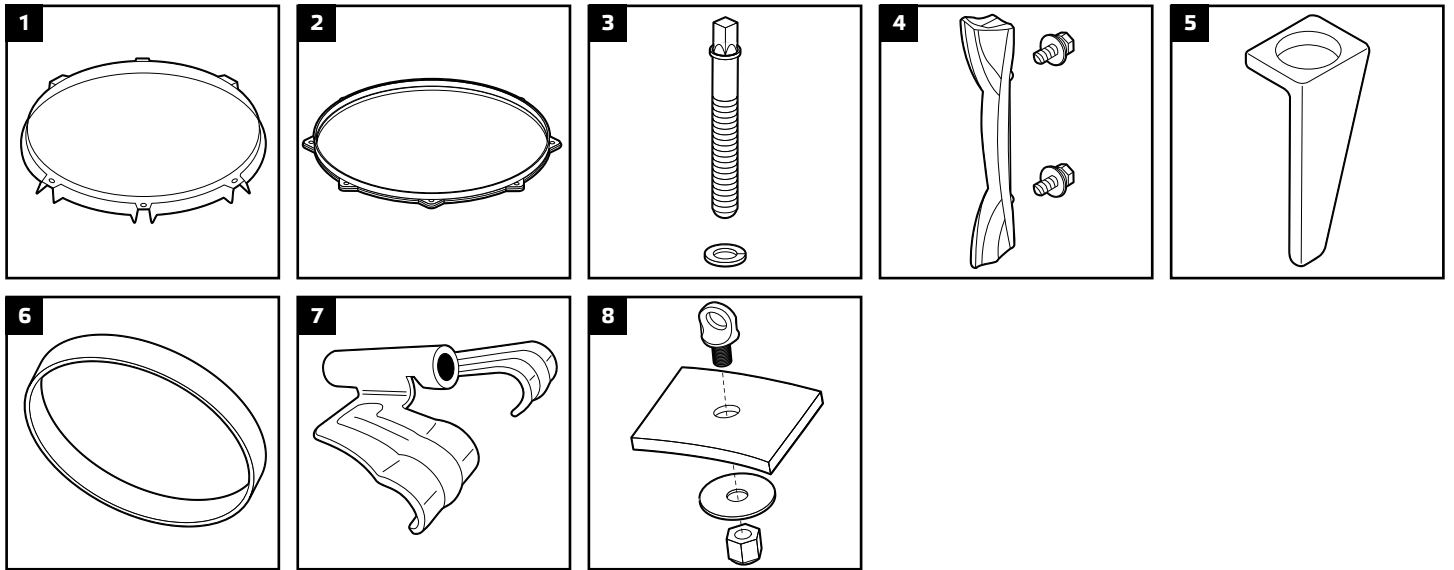

# Traditional Series

Tenor and Bass Drums

Ref.	Part Number	Description	Quantity per Pack
<b>TENOR DRUMS</b>			
1	<b>2501/15</b>	15" 8-Lug Steel Hoop   Triple Flange	1
	<b>2501/16</b>	16" 8-Lug Steel Hoop   Triple Flange	1
	<b>2501/18</b>	18" 8-Lug Steel Hoop   Triple Flange	1
2	<b>0766</b>	16" 8-Lug Die-cast Hoop   Low Profile	2
3	<b>043115</b>	75mm Tension Bolt	5
4	<b>121MSD</b>	Marching Snare/Tenor Lug   2 Point Fixing	2
5	<b>1903</b>	Basic Carry Hook	5
<b>BASS DRUMS</b>			
6	<b>26/56</b>	Marching 26" Bass Drum Hoop	1
	<b>28/56</b>	Marching 28" Bass Drum Hoop	1
3	<b>043115</b>	75mm Tension Bolt	5
	<b>043267</b>	100mm Tension Bolt	5
	<b>043335</b>	125mm Tension Bolt	5
4	<b>121MBD</b>	Marching 10"-12" Bass Drum Lug	2
	<b>125MBD</b>	Marching 14"-16" Bass Drum Lug	2
7	<b>38416/25</b>	Marching Claw Hook	5
8	<b>901/01</b>	Bass Drum Carry Eye	3