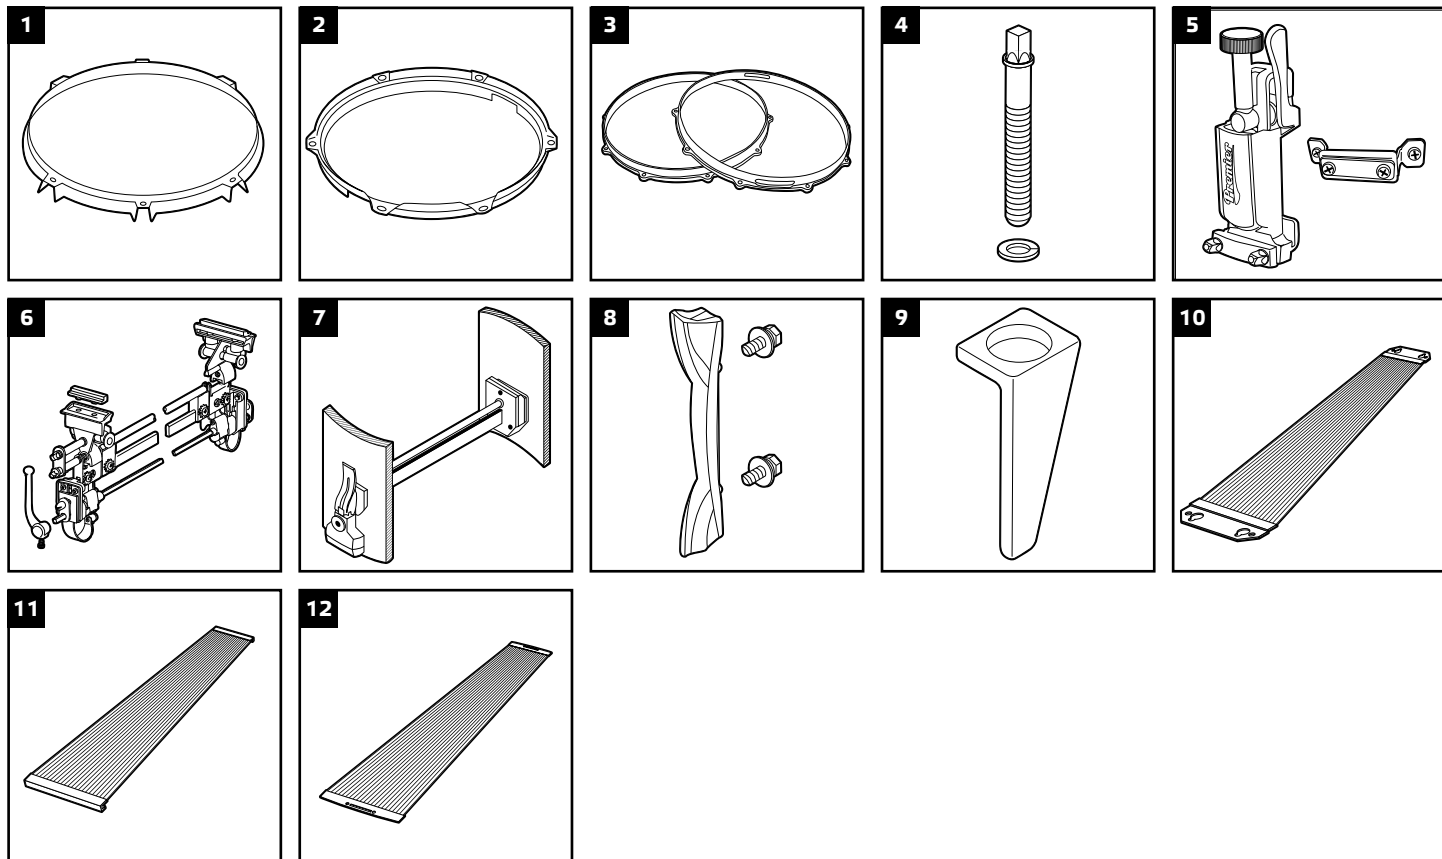

## Snare Drums

Ref.	Part Number	Description	Quantity per Pack
1	<b>2501/14/08</b>	14" 8-Lug Steel Hoop   Top, Triple Flange	1
2	<b>2501/14/08S</b>	14" 8-Lug Snare Steel Hoop   Bottom, Triple Flange	1
3	<b>0764/08S</b>	14" 8-Lug Die-cast Hoops   Batter and Snare Hoops	1
4	<b>043075</b>	50mm Tension Bolt	5
	<b>043115</b>	75mm Tension Bolt	5
5	<b>0635</b>	Marching Snare Strainer	1
6	<b>40/60</b>	Traditional Top Snare Strainer	1
7	<b>1/100</b>	Parallel Action Snare Strainer	1
8	<b>121MSD</b>	Marching Snare/Tenor Lug   2 Point Fixing	2
9	<b>1903</b>	Basic Carry Hook	5
10	<b>0655</b>	Parallel Action Snare Wire   For use with 1/100 Parallel Action Snare Strainer (2074)	1
11	<b>0652</b>	Traditional Top Snare Wire   For use with 40/60 Traditional Top Snare Strainer (1049-5)	1
12	<b>0646</b>	Traditional Bottom Snare Wire   For use with 0635 Marching Snare Strainer (1047, 1049 & 1049-5)	1