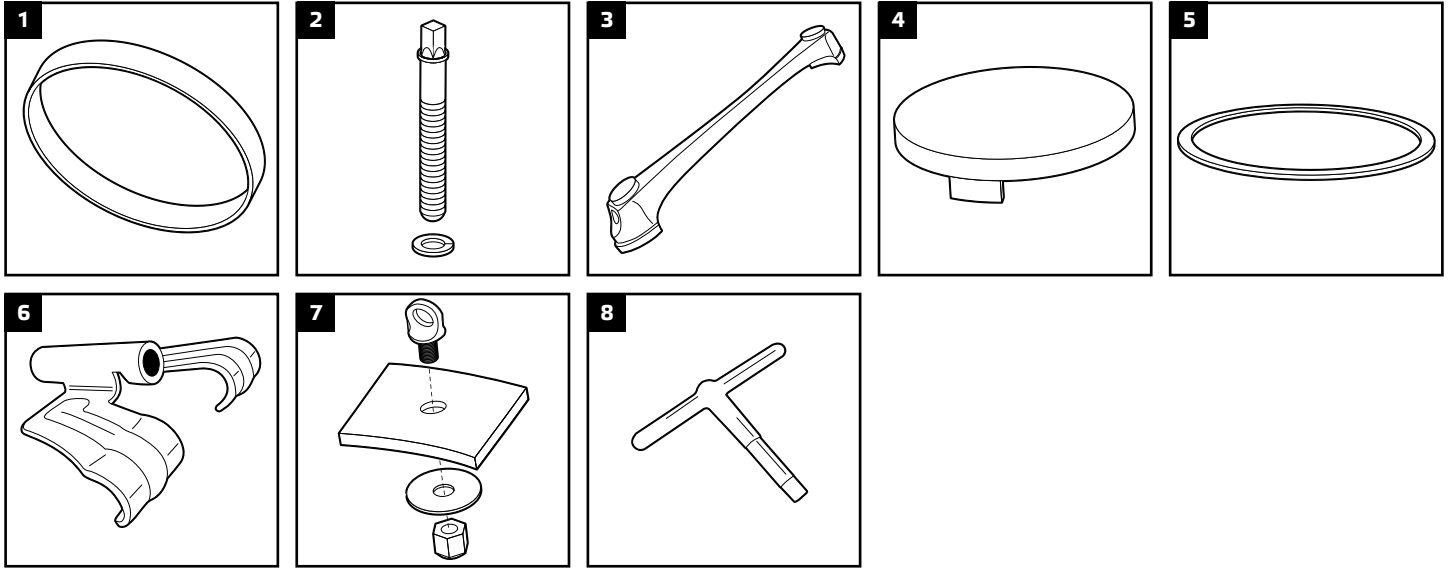

Revolution Series

Bass Drums

Ref.	Part Number	Description	Quantity per Pack
1	16/56	Marching 16" Bass Drum Hoop	1
	18/56	Marching 18" Bass Drum Hoop	1
	20/56	Marching 20" Bass Drum Hoop	1
	22/56	Marching 22" Bass Drum Hoop	1
	24/56	Marching 24" Bass Drum Hoop	1
	26/56	Marching 26" Bass Drum Hoop	1
	28/56	Marching 28" Bass Drum Hoop	1
	30/56	Marching 30" Bass Drum Hoop	1
	32/56	Marching 32" Bass Drum Hoop	1
2	044325	HT 125mm Tension Bolt	6
3	38416/20	Revolution Bass Drum Lug	2
4	38101/22	Revolution Lug Cap	20
5	38100/16	16" Reinforcing Ring	1
	38100/18	18" Reinforcing Ring	1
	38100/20	20" Reinforcing Ring	1
	38100/22	22" Reinforcing Ring	1
	38100/24	24" Reinforcing Ring	1
	38100/26	26" Reinforcing Ring	1
	38100/28	28" Reinforcing Ring	1
	38100/30	30" Reinforcing Ring	1
	38100/32	32" Reinforcing Ring	1
6	38416/25	Marching Claw Hook	5
7	901/01	Bass Drum Carry Eye	3
8	0618	High-Tension Drum Key	1